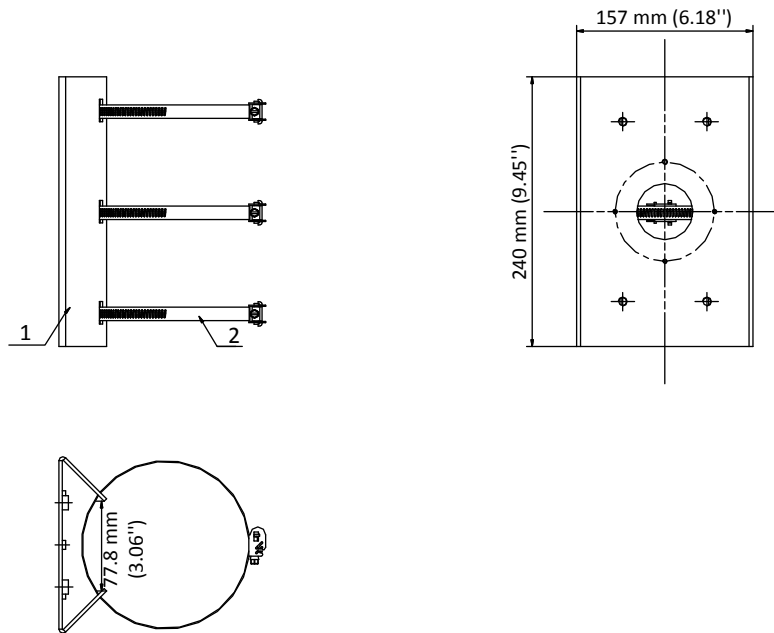

DS-2904ZJ

Vertical Pole Mount

Feature

- Suit for different size of poles
- With high reliability and flexibility
- Applied to both indoor and outdoor conditions

Dimension

Available Model

DS-2904ZJ

Parameter

Model	DS-2904ZJ
Parameters	Vertical Pole Mount
Appearance	Hikvision White
Material	Q235, SUS304
Dimension	240 mm × 157 mm × 43 mm (9.45" × 6.18" × 1.69")
Weight	Approx. 1600 g (3.53 lb.)

Note

- The pole should be capable of supporting at least 3 times as much as the total weight of the camera and the mount.
- The maximum load capacity of the mount is 10 kg (22.05 lb.).